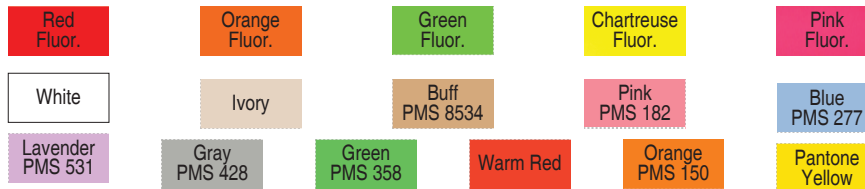

PRICE GUN SUPPLY.COM

A Division of Enhanced Images

Labels For Monarch 1131 1-Line Price Gun

For Questions Call:
678-985-3016

04/02/2019

Price per 1000 , 2500 labels per roll, 160,000 per case					
Personalized Labels for Monarch 1131, LMN 2011	20,000	40,000	80,000	120,000	160,000
White personalized labels w/ Perm Adhesive	$8.50	$5.75	$3.20	$3.20	$1.55
All Colors w/ Perm Adhesive	Add $0.15 per 1000				
Adhesives available: Permanent, Many styles also has Removable Add $.20 per 1000 for Removable Adhesive Minimum 80,000					
Ink Roller included with each sleeve of 20,000 labels					

(AA)

Price per 1000 , 2500 labels per roll, 160,000 per case					
Stock Labels for Monarch 1131, LMN 2011	20,000	100,000	120,000	140,000	160,000
White and All Colors	NA	$1.75	$1.75	$1.75	$1.40
Adhesives available: Permanent, Many styles also has Removable Add $.20 per 1000 for Removable Adhesive Minimum 80,000					
Ink Roller included with each sleeve of 20,000 labels					

(AA)

Label Stock Colors