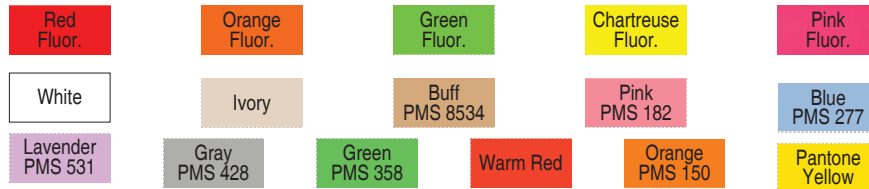

## Sato TSA230 2-Line Price Gun

For Questions Call:  
678-985-3016

Also Fits:  
Sato 210 & 220

LSA1623  
Actual Label Size

**\$83.00**  
**2 year Warranty**

04/02/2019

Price per 1000 , 1250 labels per roll, 12,500 per pkg, 200,000 per case					
Personalized LSA1623 Labels	12,500	25,000	50,000	100,000	200,000
White personalized labels w/ Perm Adhesive	NA	\$8.95	\$6.40	\$6.40	\$2.10
All Colors w/ Perm Adhesive	Add \$0.15 per 1000				
Adhesives available: Permanent, Many styles also has Removable Add \$.25 per 1000 for Removable Adhesive Minimum 100,000					
Ink Rollers \$3.75 ea minimum 5					

(AA)

Price per 1000 , 1250 labels per roll, 12,500 per pkg, 200,000 per case					
Stock LSA1623 Labels	12,500	75,000	100,000	150,000	200,000
White & All Colors	NA	\$2.95	\$2.95	\$2.95	\$1.60
Adhesives available: Permanent, Many styles also has Removable Add \$.25 per 1000 for Removable Adhesive Minimum 100,000					
Ink Rollers \$3.75 ea minimum 5					

Ink roller not included in package

(AA)

### Label Stock Colors