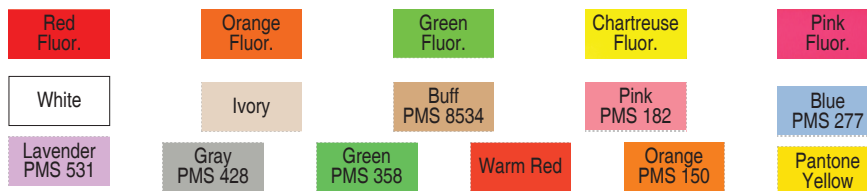

PRICE GUN SUPPLY.COM

A Division of Enhanced Images

Speedy Mark 3 / Towa GS Series - Single Line Price Markers

The Model GS Labeler is perfect for those jobs where you need a practical, easy-to-use label applicator. Use it for coding, pricing, inventory control, date/time & more. With a choice of 4 band layouts, you can get the layout that's right for your needs.

Compare to: \$89.00 each

Our Price: \$72.50 each

(Get a \$10 discount when ordering a gun with a minimum order of 24,000 labels)

(Get a free gun when ordering a case of labels)

04/02/2019

Price per 1000 labels , 1000 labels per roll, 8000 labels per sleeve, 240M Labels per case						
Personalized Labels for Towa 1 GS, Speedy Mark 3, LTO2112	24,000	32,000	64,000		240,000	
White Labels w/General Purpose Adhesive	\$5.85	\$4.38	\$4.38		\$1.75	
All Colors w/ General Purpose Adhesive	Add \$.25 per M for Colored Paper					
Adhesives available: General Purpose & Removable			Add \$.20 per M for Removable (Min: 120M)			
Ink Rollers: \$18.75 set of 5						

Price per 1000 labels , 1000 labels per roll, 8000 labels per sleeve, 240M Labels per case						
Stock Labels for Towa 1 GS, Speedy Mark 3, LTO2112	16,000	24,000	48,000	72,000	144,000	240,000
White Labels w/General Purpose Adhesive	\$3.25*	\$3.00	\$2.50	\$2.25	\$2.00	\$1.65
Ask for pricing for colored stock labels						
Adhesives available: General Purpose & Removable			Add \$.20 per M for Removable (Min: 120M)			
Ink Rollers: \$18.75 set of 5						

* Less than minimum

(LMI)

Label Stock Colors

Label Imprint Colors