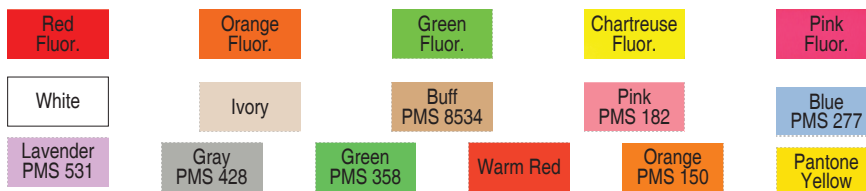

Label Stock Colors