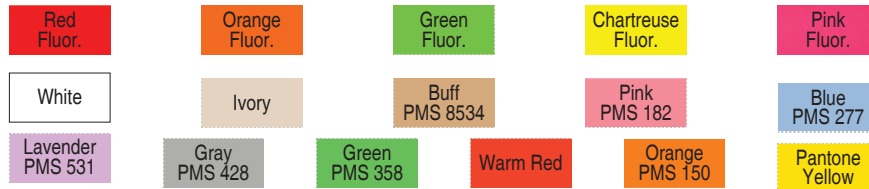

Price per 1000 , 800 labels per roll, 8,000 (10 rolls) per sleeve 80,000 (10 sleeves) per case					
Personalized Labels for Contact 6.37 Series, LGA3719	8,000	16,000	32,000	40,000	80,000
White personalized labels w/ Perm Adhesive	N/A	\$11.75	\$9.50	\$9.50	\$4.00
All Colors w/ Perm Adhesive	Add \$0.15 per 1000				
Adhesives available: Permanent, Many styles also has Removable Add \$ .50 per 1000 for Removable Adhesive Minimum 40,000					
1 Ink roller included per box					

(AA)

Price per 1000 , 800 labels per roll, 8,000 (10 rolls) per sleeve 80,000 (10 sleeves) per case					
Stock Labels for Contact 6.37 Series, LGA3719	8,000		32,000	40,000	80,000
White & All Colors	N/A		\$6.20	\$6.20	\$3.50
Adhesives available: Permanent, Many styles also has Removable Add \$ .50 per 1000 for Removable Adhesive Minimum 40,000					
1 Ink roller included per box					

## Label Stock Colors