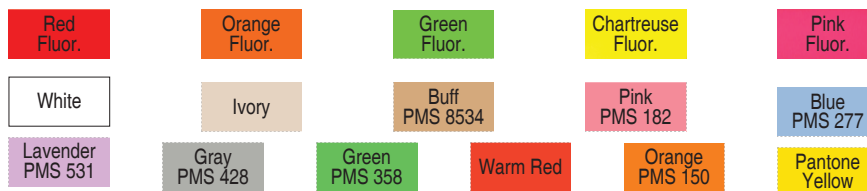

## MoTex 5500 1-Line Price Gun

For Questions Call:  
678-985-3016

Labels also fit :  
Towa GS Price Guns

PET WORLD

Full Line Pets

LTO2112  
Actual Label Size

\$33.00

1 year Warranty

04/02/2019

Price per 1000 labels , 1000 labels per roll, 8000 labels per sleeve, 240M Labels per case						
Personalized Labels for Motex MX-5500M, LTO2112	24,000	32,000	64,000		240,000	
White Labels w/General Purpose Adhesive	\$5.85	\$4.38	\$4.38		\$1.30	
All Colors w/ General Purpose Adhesive	Add \$ .25 per M for Colored Paper					
Adhesives available: General Purpose & Removable Add \$ .20 per M for Removable (Min: 120M)						
Ink Rollers: \$18.75 set of 5						

Price per 1000 labels , 1000 labels per roll, 8000 labels per sleeve, 240M Labels per case						
Stock Labels for Motex MX-5500M, LTO2112	24,000	112,000	128,000	192,000	240,000	
White Labels w/General Purpose Adhesive	\$3.00*	\$1.70	\$1.70	\$1.70	\$1.20	
All Colors w/ General Purpose Adhesive	Add \$ .25 per M for Colored Paper					
Adhesives available: General Purpose & Removable Add \$ .20 per M for Removable (Min: 120M)						
Ink Rollers: \$18.75 set of 5						

### Label Imprint Colors

Black      Medium Blue      Reflex Blue      Red PMS 185      Orange PMS 021

Purple Pantone      Maroon PMS 207      Brown PMS 485      Green PMS 348      Med Green PMS 354