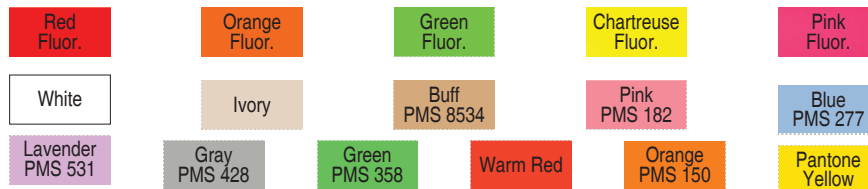

## MoTex 2200 1-Line Price Gun, MTM2200N

For Questions Call:  
678-985-3016

\$35.00  
1 year Warranty

Labels also fit :  
Monarch 1110,  
1105 & 1107 Price Guns

LMN 1019  
Actual Label Size

04/02/2019

Price per 1000 , 1063 labels per roll, 17,000 per pkg, 255,000 per case					
Personalized Labels for Motex 2200, LMN 1019	17,000	34,000	68,000	136,000	255,000
White personalized labels w/ Perm Adhesive	NA	\$5.10	\$3.60	\$1.58	\$2.15
All Colors w/ Perm Adhesive	Add \$0.15 per 1000				
Adhesives available: Permanent, Many styles also has Removable Add \$ .20 per 1000 for Removable Adhesive minimum 136,000					
Ink Roller included with each sleeve of 17,000 labels					

(AA)

Price per 1000 , 1063 labels per roll, 17,000 per pkg, 255,000 per case					
Stock Labels for Motex 2200. LMN 1019	102,000	136,000	170,000	204,000	255,000
White	NA	\$1.45	\$1.45	\$1.45	\$1.20
All Colors w/ Perm Adhesive	No additional cost				
Adhesives available: Permanent, Many styles also has Removable Add \$ .20 per 1000 for Removable Adhesive minimum 136,000					
Ink Roller included with each sleeve of 17,000 labels					

### Label Stock Colors