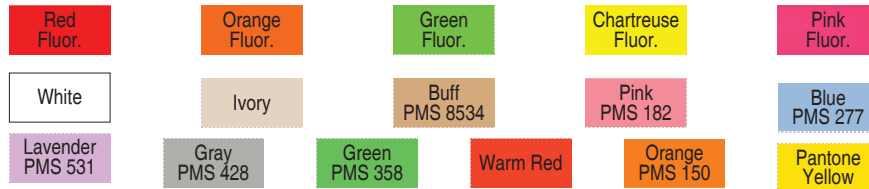

Price per 1000 , 1250 labels per roll, 12,500 per pkg, 200,000 per case					
Personalized LSA1623 Labels	12,500	25,000	50,000	100,000	200,000
White personalized labels w/ Perm Adhesive	\$13.00	\$9.75	\$8.25	\$6.75	\$3.75
All Colors w/ Perm Adhesive	Add \$0.15 per 1000				
Adhesives available: Permanent, Many styles also has Removable Add \$.25 per 1000 for Removable Adhesive Minimum 100,000					
Ink Rollers \$3.75 ea minimum 5					

(AA)

Price per 1000 , 1250 labels per roll, 12,500 per pkg, 200,000 per case					
Stock LSA1623 Labels	12,500	25,000	50,000	100,000	200,000
White & All Colors	NA	\$4.00	\$3.50	\$3.00	\$2.00
Adhesives available: Permanent, Many styles also has Removable Add \$.25 per 1000 for Removable Adhesive Minimum 100,000					
Ink Rollers \$3.75 ea minimum 5					

(AA)

Ink roller not included in package

Minimum Shipment: \$175.00

Label Stock Colors

Label Imprint Colors

Personalized Label Set-up Charge \$25.00