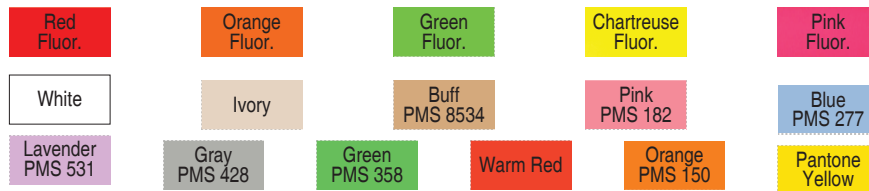

Price per 1000 , 1500 labels per roll, 15,000 per pkg, 240,000 per case					
Personalized LSA1618 Labels	15,000	30,000	60,000	120,000	240,000
White personalized labels w/ Perm Adhesive	\$10.75	\$8.25	\$7.50	\$6.00	\$3.75
All Colors w/ Perm Adhesive	Add \$0.15 per 1000				
Adhesives available: Permanent, Many styles also has Removable Add \$.20 per 1000 for Removable Adhesive Minimum 120,000					
Ink Rollers \$3.75 ea minimum 5					

(AA)

Price per 1000 , 1500 labels per roll, 15,000 per pkg, 240,000 per case					
Stock LSA1618 Labels	15,000	30,000	60,000	120,000	240,000
White & All Colors	NA	\$3.00	\$2.50	\$2.25	\$1.75
Adhesives available: Permanent, Many styles also has Removable Add \$.20 per 1000 for Removable Adhesive Minimum 120,000					
Ink Rollers \$3.75 ea minimum 5					

(AA)

Ink roller not included in package

Minimum Shipment: \$175.00

Label Stock Colors

Label Imprint Colors

Personalized Label Set-up Charge \$25.00