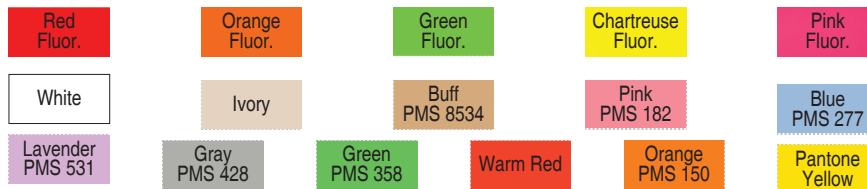

PRICE GUN SUPPLY.COM

A Division of Enhanced Images

The Model GS Labeler is perfect for those jobs where you need a practical, easy-to-use label applicator. Use it for coding, pricing, inventory control, date/time & more. With a choice of 4 band layouts, you can get the layout that's right for your needs.

Speedy Mark 3 / Towa GS Series - Single Line Price Markers

Compare to: \$89.00 each

Our Price: \$67 each

09/01/2018

Price per 1000 labels , 1000 labels per roll, 8000 labels per sleeve, 240M Labels per case					
Personalized Towa GS 1 Line Labels	32M Labels	48M Labels	64M Labels	120M Labels	240M Labels
White Labels w/General Purpose Adhesive	\$5.75	\$5.00	\$4.25	\$3.50	\$2.75
All Colors w/ General Purpose Adhesive	Add \$.25 per M for Colored Paper				
Adhesives available: General Purpose & Removable			Add \$.20 per M for Removable (Min: 120M)		
Ink Rollers: \$18.75 set of 5					

Price per 1000 labels , 1000 labels per roll, 8000 labels per sleeve, 240M Labels per case					
Stock Towa GS 1 Line Labels	32M Labels	48M Labels	64M Labels	120M Labels	240M Labels
White Labels w/General Purpose Adhesive	\$3.00	\$2.50	\$2.25	\$1.75	\$1.50
All Colors w/ General Purpose Adhesive	Add \$.25 per M for Colored Paper				
Adhesives available: General Purpose & Removable			Add \$.20 per M for Removable (Min: 120M)		
Ink Rollers: \$18.75 set of 5					

(LMI)

Label Stock Colors

Label Imprint Colors