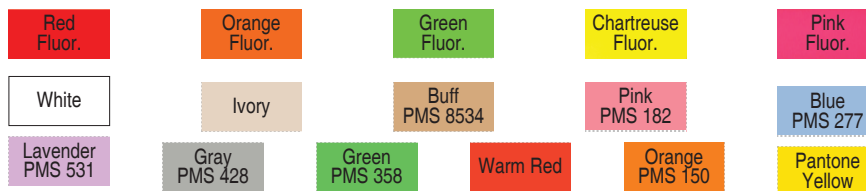

# PRICE GUN SUPPLY.COM

A Division of Enhanced Images

The Model GL Labeler is perfect for jobs where you need to apply labels with two lines of information. Use it for coding, pricing, inventory control and more. With a choice of 8 band layouts, you can get the layout that's right for your needs.

## Speedy Mark 4 / Towa GL Series - 2 Line Price Gun

Compare to: \$133.50 each  
**Our Price: \$92 each**

09/01/2018

Price per 1000 Labels, 750 Labels per Roll, 6000 Labels (8 rolls) Per Sleeve, 180M Labels per Case					
<b>Personalized Towa GL 2 Line Labels</b>	24M Labels	36M Labels	48M Labels	90M Labels	180M Labels
White Labels w/ General Purpose Adhesive	\$7.67	\$6.67	\$5.67	\$4.67	\$3.67
All Colors w/ General Purpose Adhesive	Add .25 per M for Colored Paper				
Adhesives available: General Purpose & Removable			Add \$ .20 per M for Removable (Min: 90M)		
Ink Rollers: \$18.75 set of 5					

Price per 1000 Labels, 750 Labels per Roll, 6000 Labels (8 rolls) Per Sleeve, 180M Labels per Case					
<b>Stock Towa GL 2 Line Labels</b>	24M Labels	36M Labels	48M Labels	90M Labels	180M Labels
White Labels w/ General Purpose Adhesive	\$4.00	\$3.34	\$3.00	\$2.34	\$2.00
All Colors w/ General Purpose Adhesive	Add .25 per M for Colored Paper				
Adhesives available: General Purpose & Removable			Add \$ .20 per M for Removable (Min: 90M)		
Ink Rollers: \$18.75 set of 5					

### Label Stock Colors

LMI