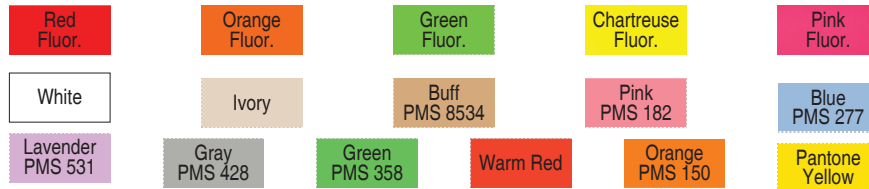

## MoTex 2200 1-Line Price Gun

For Questions Call:  
678-985-3016

Labels also fit :  
Monarch 1105 & 1107 Price Guns

LMO2200  
Actual Label Size

\$35.00  
1 year Warranty

11/01/2011

Price per 1000 , 1063 labels per roll, 17,000 per pkg, 255,000 per case						
Personalized MoTex 2200 Labels	17,000	34,000	68,000	102,000	136,000	255,000
White personalized labels w/ Perm Adhesive	NA	\$6.00	\$5.00	\$4.00	\$2.50	\$1.50
All Colors w/ Perm Adhesive	Add \$0.15 per 1000					
Adhesives available: Permanent, Many styles also has Removable Add \$ .20 per 1000 for Removable Adhesive Minimum 136,000						
Ink Roller included with each sleeve of 17,000 labels						

(AA)

Price per 1000 , 1063 labels per roll, 17,000 per pkg, 255,000 per case						
Stock MoTex 2200 Labels	17,000	34,000	68,000	102,000	136,000	255,000
White & All Colors	NA	\$3.50	\$3.00	\$2.50	\$2.00	\$1.20
Adhesives available: Permanent, Many styles also has Removable Add \$ .20 per 1000 for Removable Adhesive Minimum 136,000						
Ink Roller included with each sleeve of 17,000 labels						

### Label Stock Colors