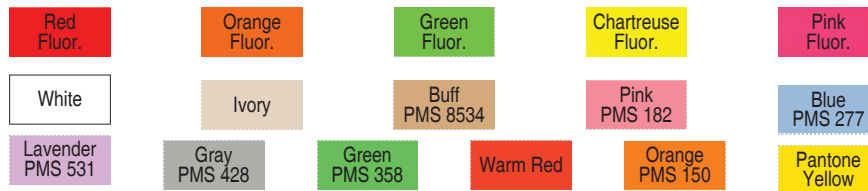

Label Stock Colors