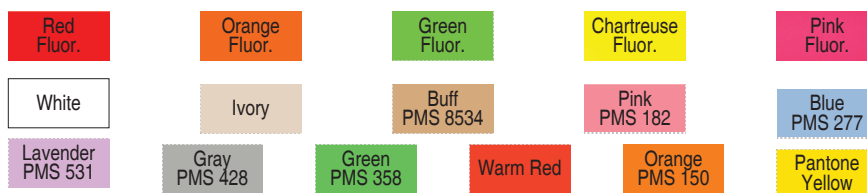

PRICE GUN SUPPLY.COM

A Division of Enhanced Images

Labels For Monarch 1151 1-Line Price Gun

For Questions Call:
678-985-3016

11/01/2013

Price per 1000 , 1000 labels per roll, 6,000 per sleeve, 96,000 labels per case					
Personalized Monarch 1151, 1152 Labels	12,000	24,000	48,000		96,000
White personalized labels w/ Perm Adhesive	$13.85	$10.60	$8.89		$5.39
All Colors w/ Perm Adhesive	Add $0.15 per 1000				
Adhesives available: Permanent, Many styles also has Removable Add $.50 per 1000 for Removable Adhesive Minimum 48,000					
Ink Roller included with each sleeve of 6000 labels					

(AA)

Price per 1000 , 1000 labels per roll, 6,000 per sleeve, 96,000 labels per case					
Stock Monarch 1151, 1152 Labels	12,000	24,000	48,000		96,000
White & All Colors	NA	$4.89	$4.59		$3.75
Adhesives available: Permanent, Many styles also has Removable Add $.50 per 1000 for Removable Adhesive Minimum 48,000					
Ink Roller included with each sleeve of 6000 labels					

(AA)

Minimum Shipment: $175.00

Label Stock Colors