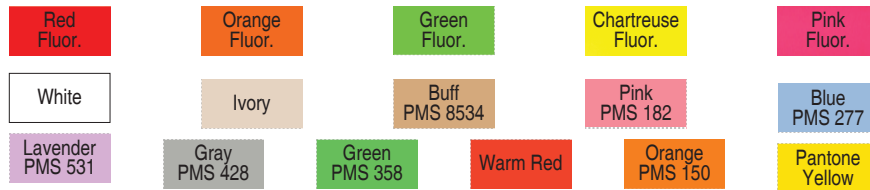

Label Stock Colors