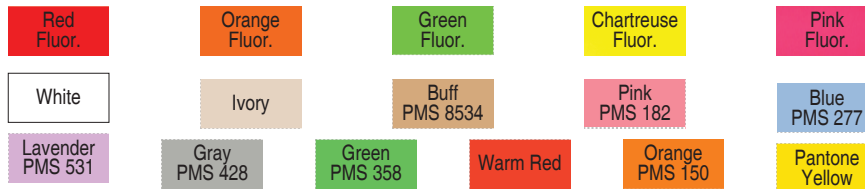

PRICE GUN SUPPLY.COM

A Division of Enhanced Images

Labels For Monarch 1131 1-Line Price Gun

For Questions Call:
678-985-3016

11/01/2013

Price per 1000 , 2500 labels per roll, 160,000 per case					
Personalized Monarch 1131 Labels	20,000	40,000	80,000		160,000
White personalized labels w/ Perm Adhesive	$7.29	$5.79	$3.40		$1.30
All Colors w/ Perm Adhesive	Add $0.15 per 1000				
Adhesives available: Permanent, Many styles also has Removable Add $.20 per 1000 for Removable Adhesive Minimum 80,000					
Ink Roller included with each sleeve of 20,000 labels					

(AA)

Price per 1000 , 2500 labels per roll, 160,000 per case					
Stock Monarch 1131 Labels	20,000	40,000	80,000		160,000
White and All Colors	NA	$2.00	$1.75		$1.25
Adhesives available: Permanent, Many styles also has Removable Add $.20 per 1000 for Removable Adhesive Minimum 80,000					
Ink Roller included with each sleeve of 20,000 labels					

(AA)

Minimum Shipment: $175.00

Label Stock Colors