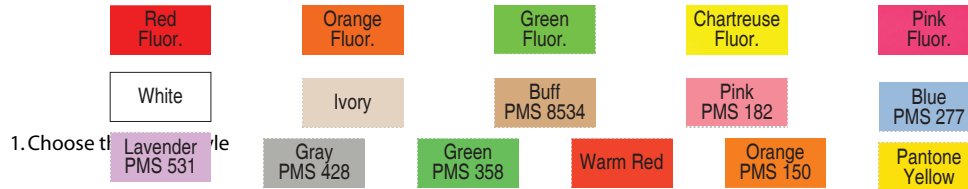

Label Stock Colors