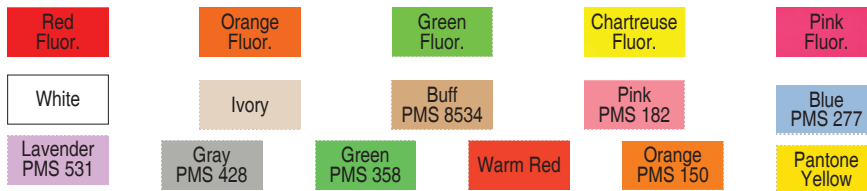

Labels for
Monarch 1110
1-Line Price Gun

For Questions Call:
678-985-3016

Labels also fit :
Monarch 1105 & 1107 Price Guns

11/01/2011

Price per 1000 , 1063 labels per roll, 17,000 per pkg, 255,000 per case					
Personalized Monarch 1110, 1105 & 1107 Labels	17,000	34,000	68,000	136,000	255,000
White personalized labels w/ Perm Adhesive	NA	$6.00	$5.00	$2.50	$1.50
All Colors w/ Perm Adhesive	Add $0.15 per 1000				
Adhesives available: Permanent, Many styles also has Removable Add $ .20 per 1000 for Removable Adhesive minimum 136,000					
Ink Roller included with each sleeve of 17,000 labels					

(AA)

Price per 1000 , 1063 labels per roll, 17,000 per pkg, 255,000 per case					
Stock Monarch 1110, 1105 & 1107 Labels	17,000	34,000	68,000	136,000	255,000
White & All Colors	NA	$3.50	$3.00	$2.00	$1.20
Adhesives available: Permanent, Many styles also has Removable Add $ .20 per 1000 for Removable Adhesive minimum 136,000					
Ink Roller included with each sleeve of 17,000 labels					

(AA)

Minimum Shipment: $175.00

Label Stock Colors