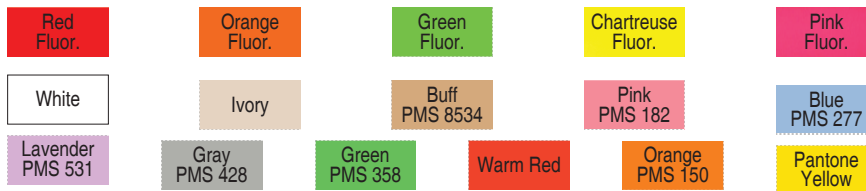

Labels for
Meto 8.26, 10.26 & 5S.26
1-Line Price Gun

For Questions Call:
678-985-3016

Actual Label Size

11/01/2011

Price per 1000 , 1,500 labels per roll, 18,000 (12 rolls) per sleeve, 216,000 (12 sleeves) per case					
Personalized Meto 8.26, 11.26 & 5S.26 Labels	18,000	36,000	72,000	108,000	216,000
White personalized labels w/ Perm Adhesive	\$9.25	\$5.90	\$4.65	\$3.50	\$2.50
All Colors w/ Perm Adhesive	Add \$0.15 per 1000				
Adhesives available: Permanent, Many styles also has Removable Add \$.20 per 1000 for Removable Adhesive Minimum 108,000					
Ink Roller included with each sleeve of 18,000 labels					

(AA)

Price per 1000 , 1,500 labels per roll, 18,000 (12 rolls) per sleeve, 216,000 (12 sleeves) per case					
Stock Meto 8.26, 11.26 & 5S.26 Labels	18,000	36,000	72,000	108,000	216,000
White & All Colors	NA	\$4.00	\$3.50	\$3.00	\$2.00
Adhesives available: Permanent, Many styles also has Removable Add \$.20 per 1000 for Removable Adhesive Minimum 108,000					
Ink Roller included with each sleeve of 18,000 labels					

(AA)

Ink Rollers Set of 5 = \$18.75

Minimum Shipment: \$175.00

Label Stock Colors

Label Imprint Colors

Personalized Label Set-up Charge \$25.00