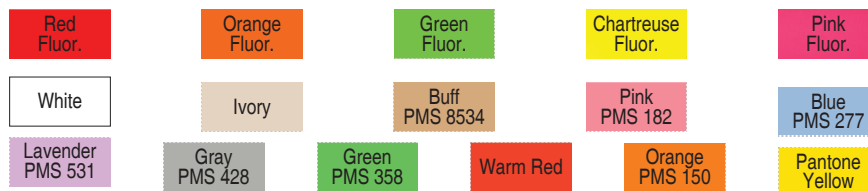

Labels for Meto 13.22 & 15.22 1-Line Price Gun

For Questions Call:
678-985-3016

Actual Label Size

11/01/2011

Price per 1000 , 1,125 labels per roll, 15,750 (14 rolls) per sleeve, 189,000 (12 sleeves) per case					
Personalized Meto 13.22 & 15.22 Labels	15,750	31,500	63,000	94,500	189,000
White personalized labels w/ Perm Adhesive	\$8.60	\$5.50	\$4.15	\$3.25	\$2.50
All Colors w/ Perm Adhesive	Add \$0.15 per 1000				
Adhesives available: Permanent, Many styles also has Removable Add \$.20 per 1000 for Removable Adhesive Minimum 94,500					
Ink Roller included with each sleeve of 15,750 labels					

(AA)

Price per 1000 , 1,125 labels per roll, 15,750 (14 rolls) per sleeve, 189,000 (12 sleeves) per case					
Stock Meto 13.22 & 15.22 Labels	15,750	31,500	63,000	94,500	189,000
White & All Colors	NA	\$3.75	\$3.50	\$3.00	\$2.00
Adhesives available: Permanent, Many styles also has Removable Add \$.20 per 1000 for Removable Adhesive Minimum 94,500					
Ink Roller included with each sleeve of 15,750 labels					

(AA)

Ink Rollers Set of 5 = \$18.75

Minimum Shipment: \$175.00

Label Stock Colors

Label Imprint Colors

Personalized Label Set-up Charge \$25.00