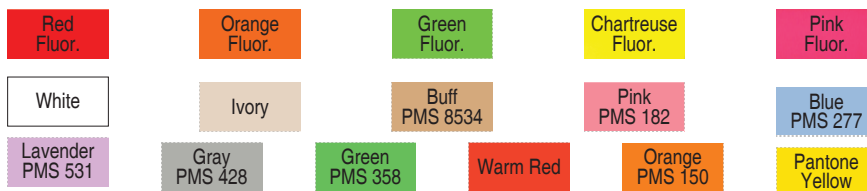

Labels for
Meto 6.22 & 8.22
1-Line Price Gun

For Questions Call:
678-985-3016

Actual Label Size

11/01/2011

Price per 1000 , 1500 labels per roll, 21,000 (14 rolls) per sleeve, 252,000 (12 sleeves) per case					
Personalized Meto 6.22 & 8.22 Labels	21,000	42,000	84,000	126,000	252,000
White personalized labels w/ Perm Adhesive	\$8.50	\$5.35	\$4.00	\$3.75	\$2.50
All Colors w/ Perm Adhesive	Add \$0.15 per 1000				
Adhesives available: Permanent, Many styles also has Removable Add \$.20 per 1000 for Removable Adhesive Minimum 126,000					
Ink Roller included with each sleeve of 21,000 labels					

(AA)

Price per 1000 , 1500 labels per roll, 21,000 (14 rolls) per sleeve, 252,000 (12 sleeves) per case					
Stock Meto 6.22 & 8.22 Labels	21,000	42,000	84,000	126,000	252,000
White & All Colors	NA	\$3.25	\$2.75	\$2.50	\$1.75
Adhesives available: Permanent, Many styles also has Removable Add \$.20 per 1000 for Removable Adhesive Minimum 126,000					
Ink Roller included with each sleeve of 21,000 labels					

(AA)

Ink Rollers Set of 5 = \$18.75

Minimum Shipment: \$175.00

Label Stock Colors

Label Imprint Colors

Personalized Label Set-up Charge \$25.00