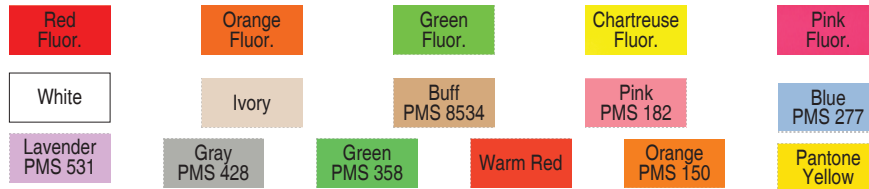

PRICE GUN SUPPLY.COM

A Division of Enhanced Images

Garvey 22 Series 1-Line Price Gun Labels

For Questions Call:
678-985-3016

LGG1812
Actual Label Size

11/01/2013

Price per 1000 , 1273 labels per roll, 14,000 (11 rolls) per box, 280,000 (20 sleeves) per case					
Personalized LGG1812 Labels	28,000	56,000	70,000	140,000	280,000
White personalized labels w/ Perm Adhesive	\$8.00	\$7.25	\$6.90	\$5.90	\$3.90
All Colors w/ Perm Adhesive	Add \$0.15 per 1000				
Adhesives available: Permanent, Many styles also has Removable Add \$.20 per 1000 for Removable Adhesive Minimum 140,000					
1 Ink roller included per Sleeve					

(AA)

Price per 1000 , 1273 labels per roll, 14,000 (11 rolls) per box, 280,000 (20 sleeves) per case					
Stock LGG1812 Labels	28,000	56,000	70,000	140,000	280,000
White & All Colors	4.25	\$3.75	\$3.25	\$2.60	\$1.80
Adhesives available: Permanent, Many styles also has Removable Add \$.20 per 1000 for Removable Adhesive Minimum 140,000					
1 Ink roller included per box					

(AA)

Ink Rollers (set of 5): \$18.75

Minimum Shipment: \$175.00

Label Stock Colors

Label Imprint Colors

Personalized Label Set-up Charge \$25.00