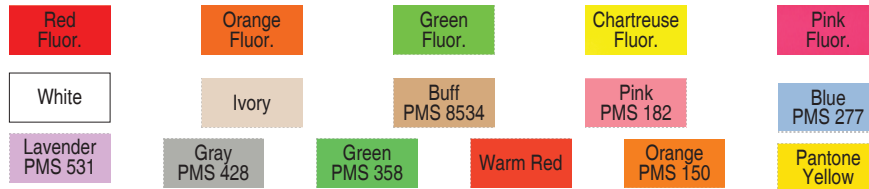

PRICE GUN SUPPLY.COM

A Division of Enhanced Images

Contact 6.37 Contact 1212.37
1-Line (large numbers) 2-Line Price Gun Labels

For Questions Call:
678-985-3016

LGA3719
Actual Label Size

11/01/2013

Price per 1000 , 800 labels per roll, 8,000 (10 rolls) per sleeve 80,000 (10 sleeves) per case					
Personalized LGA3719 Labels	8,000	16,000	32,000	40,000	80,000
White personalized labels w/ Perm Adhesive	N/A	\$11.50	\$9.50	\$7.50	\$4.00
All Colors w/ Perm Adhesive	Add \$0.15 per 1000				
Adhesives available: Permanent, Many styles also has Removable Add \$.50 per 1000 for Removable Adhesive Minimum 40,000					
1 Ink roller included per box					

(AA)

Price per 1000 , 800 labels per roll, 8,000 (10 rolls) per sleeve 80,000 (10 sleeves) per case					
Stock LGA3719 Labels	8,000	16,000	32,000	40,000	80,000
White & All Colors	N/A	\$7.00	\$6.00	\$5.00	\$3.50
Adhesives available: Permanent, Many styles also has Removable Add \$.50 per 1000 for Removable Adhesive Minimum 40,000					
1 Ink roller included per box					

(AA)

Ink Rollers (set of 5): \$18.75

Minimum Shipment: \$175.00

Label Stock Colors

Label Imprint Colors

Personalized Label Set-up Charge \$25.00