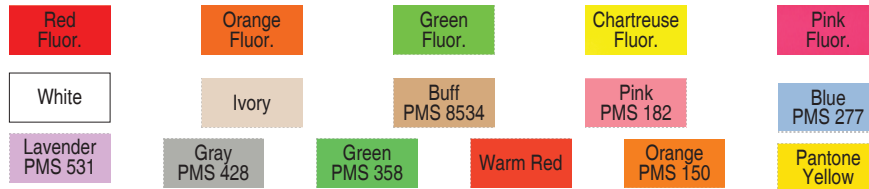

PRICE GUN SUPPLY.COM

A Division of Enhanced Images

Contact 6.22 & 8.22 1-Line Price Gun Labels

For Questions Call:
678-985-3016

LGA2212
Actual Label Size

11/01/2013

Price per 1000 , 1200 labels per roll, 30,000 (25 rolls) per box, 240,000 (8 boxes) per case				
Personalized LGA2212 Labels	30,000	60,000	120,000	240,000
White personalized labels w/ Perm Adhesive	\$7.50	\$4.75	\$2.75	\$1.75
All Colors w/ Perm Adhesive	Add \$0.15 per 1000			
Adhesives available: Permanent, Many styles also has Removable Add \$.20 per 1000 for Removable Adhesive Minimum 120,000				
1 Ink roller included per box				

(AA)

Price per 1000 , 1200 labels per roll, 30,000 (25 rolls) per box, 240,000 (8 boxes) per case				
Stock LGA2212 Labels	30,000	60,000	120,000	240,000
White & All Colors	N/A	\$2.45	\$2.15	\$1.50
Adhesives available: Permanent, Many styles also has Removable Add \$.20 per 1000 for Removable Adhesive Minimum 120,000				
1 Ink roller included per box				

(AA)

Ink Rollers (set of 5): \$18.75

Minimum Shipment: \$175.00

Label Stock Colors

Label Imprint Colors

Personalized Label Set-up Charge \$25.00