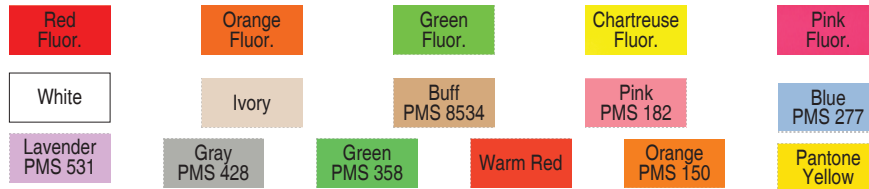

## Contact 66.22, 77.22 & 88.22 2-Line Price Gun Labels

For Questions Call:  
678-985-3016

LGA2216  
Actual Label Size

11/01/2013

Price per 1000 , 1000 labels per roll, 25,000 (25 rolls) per box, 200,000 (8 boxes) per case							
Personalized LGA2216 Labels	25,000	50,000	100,000	200,000			
White personalized labels w/ Perm Adhesive	\$9.50	\$5.75	\$4.30	\$1.80			
All Colors w/ Perm Adhesive	Add \$0.15 per 1000						
Adhesives available: Permanent, Many styles also has Removable					Add \$ .25 per 1000 for Removable Adhesive Minimum 100,000		
1 Ink roller included per box							

(AA)

Price per 1000 , 1000 labels per roll, 25,000 (25 rolls) per box, 200,000 (8 boxes) per case						
Stock LGA2216 Labels	25,000	50,000	100,000	200,000		
White & All Colors	N/A	\$3.75	\$2.75	\$1.50		
Adhesives available: Permanent, Many styles also has Removable					Add \$ .25 per 1000 for Removable Adhesive Minimum 100,000	
1 Ink roller included per box						

### Label Stock Colors